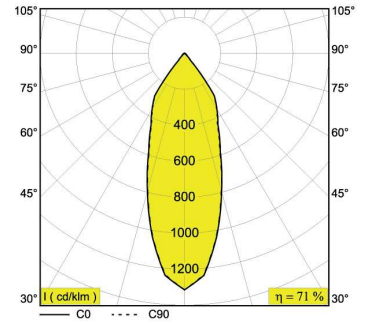

CRI > 90	BOXY KR OK
3500 K	LED 10.4W / 1109lm / 500mA
REFL FL 33°	6 251 77 811 952 ED8 ◇ ◇ = B-B / B-MMAT / W-B / W-W
3000 K	LED 10.4W / 1075lm / 500mA
REFL FL 33°	6 251 77 811 932 ED8 ◇ ◇ = B-B / B-MMAT / W-B / W-W
2700 K	LED 10.4W / 1032lm / 500mA
REFL FL 33°	6 251 77 811 922 ED8 ◇ ◇ = B-B / B-MMAT / W-B / W-W

ADJUSTABLE 0° - 30° / 355°
MAINS DIMMING (FE)
120V / 60Hz

IP20 DAMP

REQUIREMENTS
MUD KIT 2
COVERPLATE R 117

⁽¹⁾Values based on 3000K standard finish