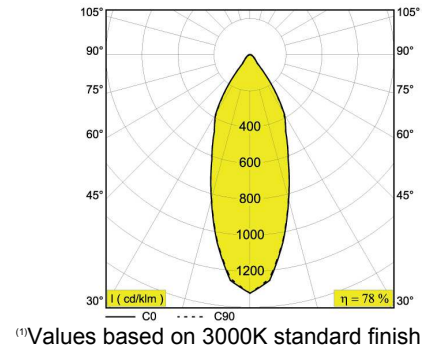

CRI > 90	BOXY KR
3500 K	LED 10.4W / 1109lm / 500mA
3000 K	LED 10.4W / 1075lm / 500mA
2700 K	LED 10.4W / 1032lm / 500mA
REFL FL 33°	6 251 70 811 952 ED8 ◇ ◇ = B-B / B-MMAT / W-B / W-W
REFL FL 33°	6 251 70 811 932 ED8 ◇ ◇ = B-B / B-MMAT / W-B / W-W
REFL FL 33°	6 251 70 811 922 ED8 ◇ ◇ = B-B / B-MMAT / W-B / W-W
MAINS DIMMING (FE) 120V / 60Hz 1.3 IP20 DAMP REQUIREMENTS MUD KIT 2 COVERPLATE R 117 ACCESSORIES BOXY HONEYCOMB / LENS / GLASS	

Specification features

Surface treated aluminum housing
 Suitable for dry or damp locations
 Protected against solid objects greater than 12mm | 1/2" → IP20
 Weight: 1,3lbs 0,6kg

Dimensions

Height: 100mm = 3"-15/16
 Diameter: Ø90mm = 3"-9/16

Dimensions

Height: 120mm = 4"-3/4
 Diameter: Ø98mm = 3"-7/8

PROJECT INFO

Date _____

Client _____

Project Name _____

Type/Quantity _____