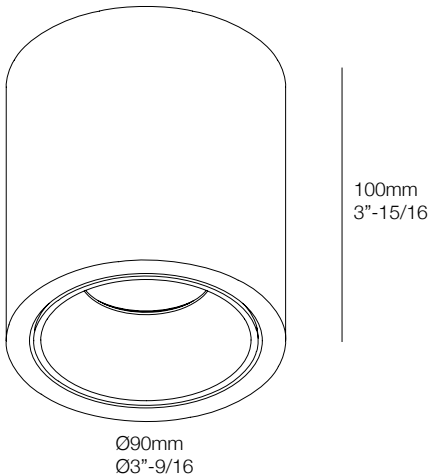

PROJECT INFO

Date _____

Client _____

Project Name _____

Type/Quantity _____