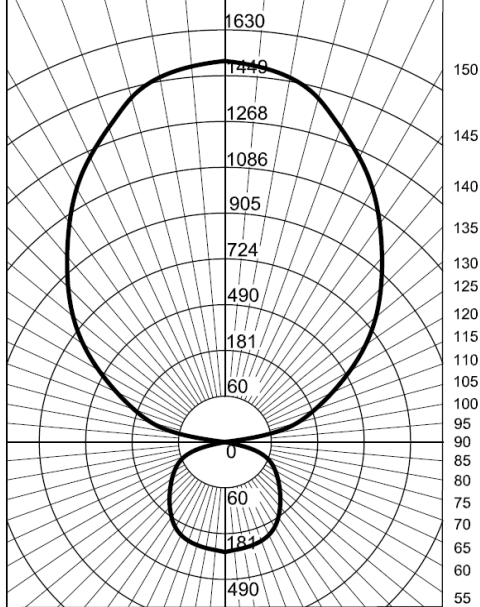

	Nominal System Watts	Nominal Delivered Lumens	Nominal Efficacy
Standard (LTG1)	11.75W/ft	1,275Lm/ft	108Lm/W
Low (LTG2)	10.5W/ft	1,150Lm/ft	109Lm/W
High (LTG3)	13W/ft	1,400Lm/ft	106Lm/W

Please Note: Standard CRI is 80+, must specify for requests over 90. Outputs reflected in chart based on 4000K color temperature. For custom LED package requests consult factory; wattages vary based on specified output. Additional photometric information available.

*Refer to 'Electrical' Information Above

Ordering Example: EKL1 LED-4FT-LTG1-4000K-UNV-AC-LTEA-EM

Dimensions/Suspension Points

Photometrics

EKL1 LED 4FT LTC1 3500K

DELIVERED LUMENS: 4,945Lm

TOTAL WATTS: 47W

EFFICACY: 105 Lumens/Watt

155 160 165 170 175 180 175 170 165 160 155

ZONAL LUMEN SUMMARY

Zone	Lumens	% Lamp	% Fixture
0.00 - 30.00	93.59	1.48	1.89
0.00 - 40.00	124.22	1.97	2.51
0.00 - 60.00	161.42	2.56	3.26
0.00 - 90.00	193.84	3.07	3.92
90.00 - 120.00	1441.41	22.82	29.14
90.00 - 150.00	3633.73	57.53	73.47
90.00 - 180.00	4752.16	75.23	96.08
0.00 - 180.00	4945.99	78.30	100.00