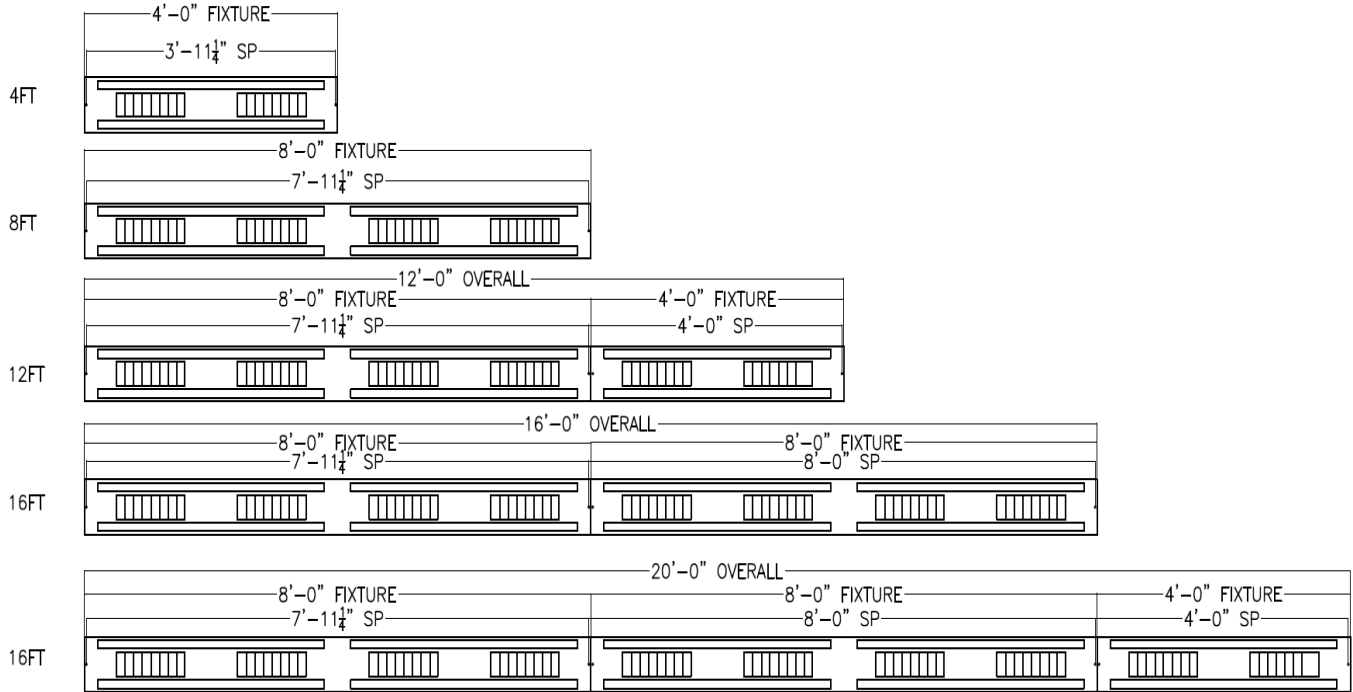

	Nominal System Watts	Nominal Delivered Lumens	Nominal Efficacy
Standard (LTG1)	11.75W/ft	1,275Lm/ft	108Lm/W
Low (LTG2)	10.5W/ft	1,150Lm/ft	109Lm/W
High (LTG3)	13W/ft	1,400Lm/ft	106Lm/W

Please Note: Standard CRI is 80+, must specify for requests over 90. Outputs reflected in chart based on 4000K color temperature. For custom LED package requests consult factory; wattages vary based on specified output. Additional photometric information available.

Extrusion Dimensions

Ordering Information

EKL1 LED

Series	Size	LED System	Color Temp	Voltage	Mounting	Driver	Options
	4FT	LTG1- Standard	3000K	120	AC- Air Craft Cable	DB- Standard 10% Dimming (0-10V)	EM-Emergency Pack
	8FT	LTG2- Low	3500K	277		DB1%-1% Dimming (0-10V)	EIS- Integral Sensor by Enlighted
	XFT (Continuous Row Mounting)	LTG3- High	4000K	UNV		LTEA*-Lutron 2-wire 1% Dimming	WIS- Integral Sensor by Wattstopper
		C- Custom Output (ie-C3500Lm)				L3DA*-Lutron 3-wire 1% Dimming	90CRI- CRI of 90+
						LDE1*-Lutron Digital EcoSystem	CC- Custom Color
						LDE5*-5 Series EcoSystem; 5% Dimming	

*Refer to 'Electrical' Information Above

Ordering Example: EKL1 LED-4FT-LTG1-4000K-UNV-AC-LTEA-EM

Dimensions/Suspension Points

Photometrics

EKL1 LED 4FT LTC1 3500K

DELIVERED LUMENS: 4,945Lm

TOTAL WATTS: 47W