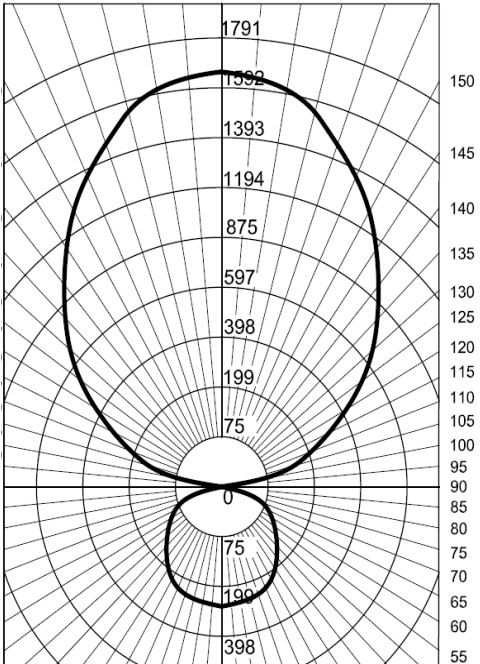

EKL1 LED 4FT LTC2 3500K

DELIVERED LUMENS: 4,460Lm

TOTAL WATTS: 42W

EFFICACY: 106 Lumens/Watt

155 160 165 170 175 180 175 170 165 160 155