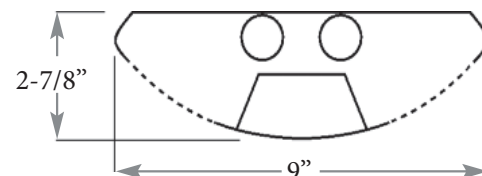

Extrusion Dimensions

Ordering Information

EKL1 LED

Series	Size	LED System	Color Temp	Voltage	Mounting	Driver	Options
	4FT	LTG1- Standard	3000K	120	AC- Air Craft Cable	DB- Standard 10% Dimming (0-10V)	EM-Emergency Pack
	8FT	LTG2- Low	3500K	277		DB1%-1% Dimming (0-10V)	EIS- Integral Sensor by Enlighted
	XFT (Continuous Row Mounting)	LTG3- High	4000K	UNV		LTEA*-Lutron 2-wire 1% Dimming	WIS- Integral Sensor by Wattstopper
		C- Custom Output (ie-C3500Lm)				L3DA*-Lutron 3-wire 1% Dimming	90CRI- CRI of 90+
						LDE1*-Lutron Digital EcoSystem	CC- Custom Color
						LDE5*-5 Series EcoSystem; 5% Dimming	

*Refer to 'Electrical' Information Above

Ordering Example: EKL1 LED-4FT-LTG1-4000K-UNV-AC-LTEA-EM