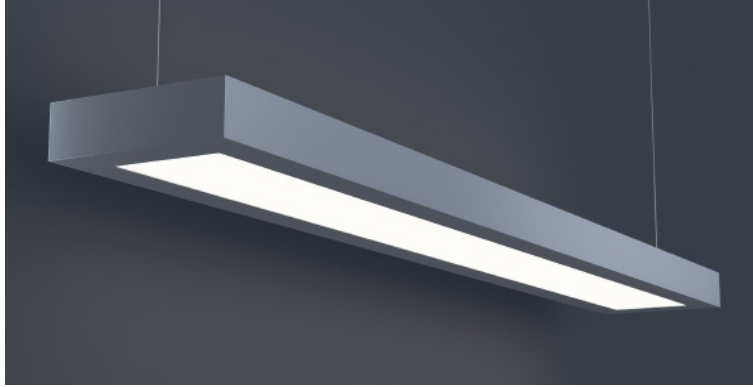

DATE \_\_\_\_\_ PROJECT \_\_\_\_\_ FIRM \_\_\_\_\_ TYPE \_\_\_\_\_

Linear, architectural luminaire with direct and indirect lighting. For use in indoor applications where a pendant LED luminaire is required. Air craft cable mounted. Available in custom colors and light outputs.

### FEATURES

- 25% Direct And 75% Indirect Light Distribution
- Continuous Row Mounting
- Damp Location Rated
- CRI 90+ Standard
- 5 Year, 50,000 Hour Fixture Warranty
- 3000K, 3500K & 4000K Color Temperatures Available
- Enlighted/Wattstopper Sensors Available

**APPLICATIONS** Offices, Retail Stores, Classrooms, Reception Areas & Corridors

**CONSTRUCTION** Durable Cold Rolled 20 Gauge Steel | **OPTICS** Acrylic Diffuse Lens

**WARRANTY** 5 Year Limited Warranty (Covers Standard Components) | **FINISH** Standard Powder-Coated White. Custom RAL Colors Available