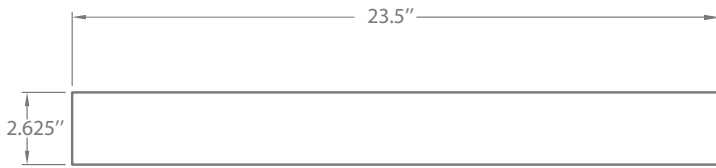

DATE	PROJECT	FIRM	TYPE
------	---------	------	------

Round, 'halo'-style luminaire with 2 ft diameter. For use in indoor applications where an LED luminaire is required; great for lobbies, reception areas and corridors. Mounted with air craft cable.

**EXTRUSION DIMENSIONS**

**LED SYSTEM INFORMATION**

	Nominal System Watts	Nominal Delivered Lumens
Standard (LTG1)	31 W	1,660Lm
Low (LTG2)	20 W	1,140 Lm
High (LTG3)	45 W	2,160 Lm

Based on a 3000K,90CRI luminaire using one driver. Please consult factory for custom lumen outputs & wattage.

**ORDERING**

<b>1 - FIXTURE ID</b> KING LED	<b>2 - LENGTH</b> 2 - 2 ft	<b>3 - COLOR TEMP</b> 27 - 2700K/90 CRI 30 - 3000K/90 CRI 35 - 3500K/90 CRI 40 - 4000K/90 CRI	<b>4 - LED SYSTEM</b> LTG1 - Standard LTG2 - Low LTG3 - High C - Custom Output (ie-C550Lm)	<b>5 - VOLTAGE</b> UNV - Universal (120/277V)	<b>6 - DRIVER</b> DB - Standard 10% Dimming (0-10V) DB1% - 1% Dimming (0-10V)
<b>7 - FINISH</b> W - Standard White CC - Custom Color (provide RAL#)	<b>8 - MOUNTING</b> AC - Air Craft Cable (48")	<b>9 - OPTIONS</b> EM 120V- Emergency Pack EM 277V- Emergency Pack			