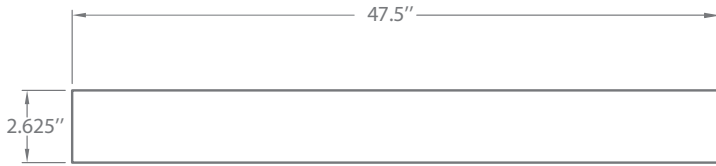

DATE	PROJECT	FIRM	TYPE
------	---------	------	------

Round, 'halo'-style luminaire with 4 ft diameter. For use in indoor applications where an LED luminaire is required; great for lobbies, reception areas and corridors. Mounted with air craft cable.

EXTRUSION DIMENSIONS

LED SYSTEM INFORMATION

	Nominal System Watts	Nominal Delivered Lumens
Standard (LTG1)	62 W	3,285 Lm
Low (LTG2)	40 W	2,320 Lm
High (LTG3)	100 W	4,800 Lm

Based on a 3000K, 90CRI luminaire using one driver. Please consult factory for custom lumen outputs & wattage.

ORDERING

1 - FIXTURE ID KING LED	2 - LENGTH 4 - 4 ft	3 - COLOR TEMP 27 - 2700K/90 CRI 30 - 3000K/90 CRI 35 - 3500K/90 CRI 40 - 4000K/90 CRI	4 - LED SYSTEM LTG1 - Standard LTG2 - Low LTG3 - High C - Custom Output (ie-C550Lm)	5 - VOLTAGE UNV - Universal (120/277V)	6 - DRIVER DB - Standard 10% Dimming (0-10V) DB1% - 1% Dimming (0-10V)
7 - FINISH W - Standard White CC - Custom Color (provide RAL#)	8 - MOUNTING AC - Air Craft Cable (48")	9 - OPTIONS EM 120V - Emergency Pack EM 277V - Emergency Pack			