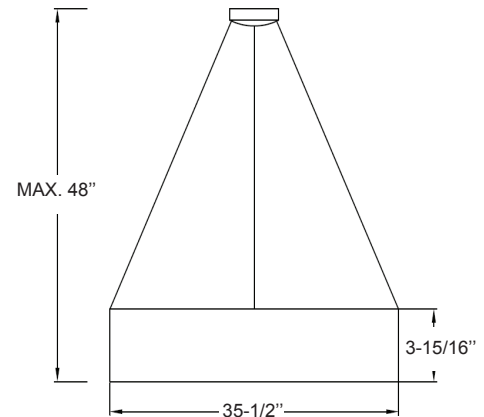

Extrusion Dimensions

Ordering Information

KLOOP LED Series	Size	LED System	Color Temp	Voltage	AC Mounting	DB Driver	Options
3FT	3FT	LTG1- Standard LTG2- Low LTG3- High C- Custom Output (ie-C3500Lm)	3000K 3500K	120 277 UNV	AC- Air Craft Cable (adjusts up to 48")	DB- Standard 10% Dimming (0-10V)	EM-Emergency Pack (Driver remote) FC- Flat Canopy (Driver remote) 90CRI- CRI of 90+

Ordering Example: KLOOP LED-3FT-LTG1-4000K-UNV-AC-DB-EM