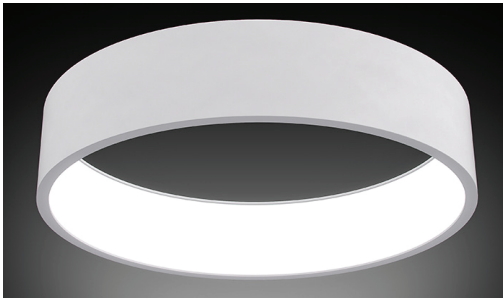

PROJECT: _____

TYPE: _____

NOTES: _____

KLOOP LED 3FT

Suspended, architectural LED 'ring' providing uplight and downlight. Great for lobbies and modern office spaces. Available suspended with cable/canopy up to 48". Custom colors available.

Features

- Glare-free lighting
- Custom Colors and Outputs Available
- Damp Location Rated
- CRI Value: 80+; available in 90+
- 5 year, 50,000 hour lamp life Warranty
- 3000k and 3500k color temperatures available

Applications

- Offices
- Lobbies
- Retail Stores
- Reception Areas
- Corridors

Details

Construction: Die formed and embossed, heavy gauge cold rolled steel housing. Spun steel trim.

Optics: Custom molded opal lens.

Ordering Example: KLOOP LED-3FT-LTG1-4000K-UNV-AC-DB-EM