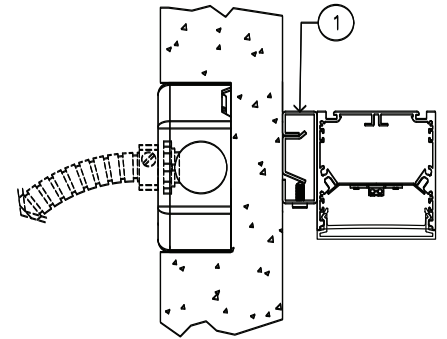

Based on a 3500K luminaire using one driver. Please consult factory for custom lumen outputs & wattage.

ORDERING

1 - FIXTURE ID KLS2 LED	2 - LENGTH 2 - 2 ft 4 - 4 ft 8 - 8 ft x'-x" - Custom (specify length) **Patterns available consult factory	3 - COLOR TEMP 27 - 2700K/90 CRI 30 - 3000K/90 CRI 35 - 3500K/90 CRI 40 - 4000K/90 CRI 50 - 5000K/90 CRI TW* - Tunable White RGBW* - RGB + 3000K *Must use DMX Driver (Remote)	4 - LED SYSTEM LTG1 - Standard LTG2 - Low LTG3 - High C - Custom Output (ie-C550Lm/ft)	5 - VOLTAGE UNV - Universal (120/277V)	6 - DRIVER (Remote) DB - Standard 10% Dimming (0-10V) DB1% - 1% Dimming (0-10V) DB.01% - .01% Dimming (0-10V) LTEA - Lutron 2-wire 1% Dimming L3DA - Lutron 3-wire 1% Dimming LDE1 - Lutron Digital EcoSystem LDE5 - 5 Series EcoSystem; 5% Dimming DMX - For Color Tuning and RGBW (Remote mounted)
7 - FINISH W - White (Standard) CC - Custom Color (provide RAL#)	8 - MOUNTING AC - Aircraft Cable SM - Surface Mount WM - Wall Mount	9 - OPTICS SD - Standard Diffuser FL - Flat/Flush Lens	10 - CONTROL (Optional) EIS - Integral Sensor by Enlighted WIS - Integral Sensor by Wattstopper	11 - CIRCUIT (Optional) EM 120V - Emergency Pack EM 277V - Emergency Pack	

DATE | PROJECT | FIRM | TYPE

MOUNTING OPTIONS

AC - Air Craft Cable (50")

- 1 - 5" Round Canopy (Standard White Finish)
- 2 - Canopy Retainer
- 3 - S-JT Cord (Standard White)
- 4 - Air Craft Cable
- 5 - Gripper

SM - Surface Mount

- 1 - Threaded Rod (not supplied)

WM - Wall Mount

- 1 - 0.75" Wall Mount Bracket

CORNERS & PATTERNS

Available with illuminated corners, angles, and custom patterns. **Must consult factory for custom corners, patterns and elevations.**