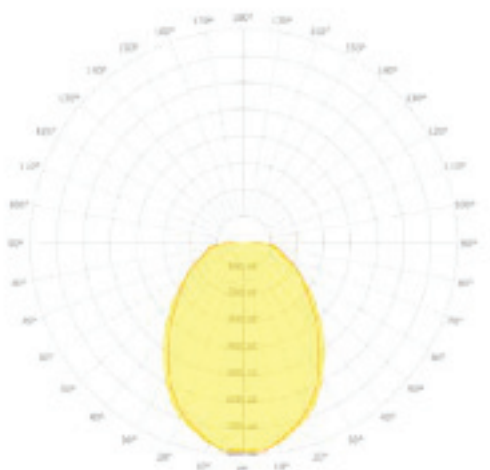

Square Patterns

X Patterns

T Patterns

Custom Angles

Custom Patterns

Custom Elevations
(Flat Lens Only)

DATE	PROJECT	FIRM	TYPE
------	---------	------	------

LENS CUT OPTIONS

Straight-cut

Mitered Angle

NOTE: Straight-Cut is standard configuration, Mitered Angle is optional and must be specified.

DATE	PROJECT	FIRM	TYPE
------	---------	------	------

PHOTOMETRICS

KLS2 LED 4FT LTG1 3500K
 DELIVERED LUMENS: 2,732Lm
 TOTAL WATTS: 29W
 EFFICACY: 94 Lumens/Watt

ZONAL LUMEN SUMMARY

ZONE	LUMENS	% LAMP	% FIXTURE
0.00 - 30.00	829.18	21.83	30.35
0.00 - 40.00	1287.56	33.90	47.12
0.00 - 60.00	2085.48	54.90	76.32
0.00 - 90.00	2732.41	71.93	100.00
90.00 - 120.00	12.59	0.33	0.46
90.00 - 150.00	12.59	0.33	0.46
90.00 - 180.00	12.59	0.33	0.46
0.00 - 180.00	2732.41	71.93	100.00