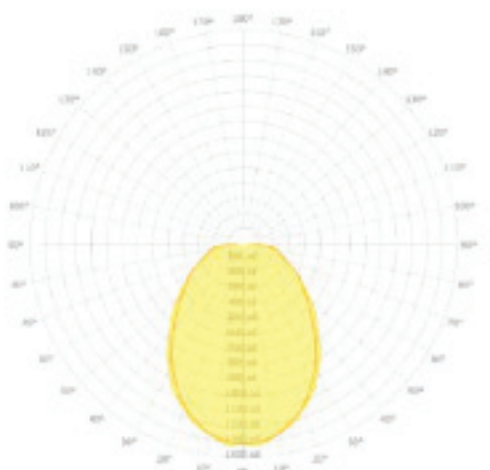

Square Patterns

X Patterns

T Patterns

Custom Angles

Custom Patterns

Custom Elevations
(Flat Lens Only)

DATE	PROJECT	FIRM	TYPE
------	---------	------	------

LENS CUT OPTIONS

Straight-cut

Mitered Angle

NOTE: Straight-Cut is standard configuration, Mitered Angle is optional and must be specified.

DATE	PROJECT	FIRM	TYPE
------	---------	------	------

PHOTOMETRICS

KLS2 LED 4FT LTG1 3500K
 DELIVERED LUMENS: 2,732Lm
 TOTAL WATTS: 29W
 EFFICACY: 94 Lumens/Watt

ZONAL LUMEN SUMMARY

ZONE	LUMENS	% LAMP	% FIXTURE
0.00 - 30.00	829.18	21.83	30.35
0.00 - 40.00	1287.56	33.90	47.12
0.00 - 60.00	2085.48	54.90	76.32
0.00 - 90.00	2732.41	71.93	100.00
90.00 - 120.00	12.59	0.33	0.46
90.00 - 150.00	12.59	0.33	0.46
90.00 - 180.00	12.59	0.33	0.46
0.00 - 180.00	2732.41	71.93	100.00

KLS2 LED 4FT LTG2 3500K
 DELIVERED LUMENS: 1,878Lm
 TOTAL WATTS: 20W
 EFFICACY: 94 Lumens/Watt

ZONAL LUMEN SUMMARY

ZONE	LUMENS	% LAMP	% FIXTURE
0.00 - 30.00	570.26	21.83	30.35
0.00 - 40.00	885.66	33.91	47.14
0.00 - 60.00	1434.33	54.91	76.34
0.00 - 90.00	1878.88	71.93	100.00
90.00 - 120.00	8.78	0.34	0.47
90.00 - 150.00	8.78	0.34	0.47
90.00 - 180.00	8.78	0.34	0.47
0.00 - 180.00	1878.88	71.93	100.00