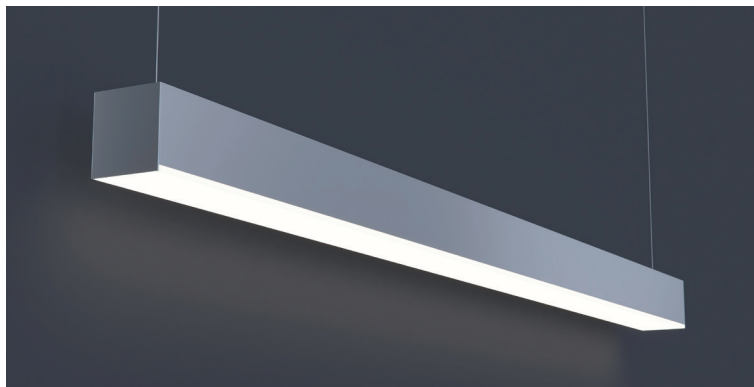

DATE	PROJECT	FIRM	TYPE
------	---------	------	------

Linear architectural luminaire with small profile (2-1/2" aperture) providing continuous light. For indoor applications. Suspended, surface or wall mount installation. For custom mounting please consult factory.

APPLICATIONS Offices, Lobbies, Retail Stores, Classrooms, Reception Areas & Corridors

CONSTRUCTION Extruded Aluminum Housing, Steel End Caps, Formed Steel Gear Tray | **OPTICS** Extruded High Transmission Satin Acrylic Lens With No LED Imaging. Additional Optics Available