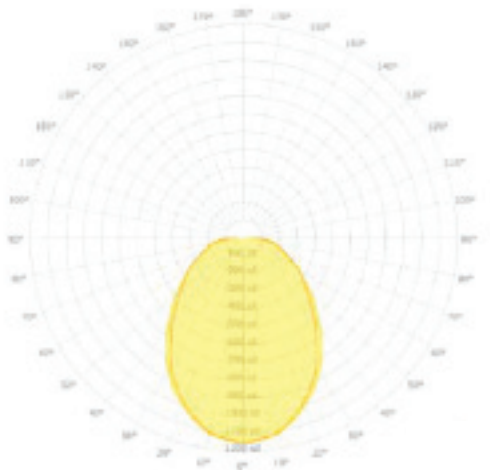

Square Patterns

X Patterns

T Patterns

Custom Angles

Custom Patterns

Custom Elevations
(Flat Lens Only)

DATE	PROJECT	FIRM	TYPE
------	---------	------	------

LENS CUT OPTIONS

Straight-cut

Mitered Angle

NOTE: Straight-Cut is standard configuration, Mitered Angle is optional and must be specified.

DATE	PROJECT	FIRM	TYPE
------	---------	------	------

PHOTOMETRICS

KLS2 LED 4FT LTG1 3500K
 DELIVERED LUMENS: 2,732Lm
 TOTAL WATTS: 29W
 EFFICACY: 94 Lumens/Watt

ZONAL LUMEN SUMMARY

ZONE	LUMENS	% LAMP	% FIXTURE
0.00 - 30.00	829.18	21.83	30.35
0.00 - 40.00	1287.56	33.90	47.12
0.00 - 60.00	2085.48	54.90	76.32
0.00 - 90.00	2732.41	71.93	100.00
90.00 - 120.00	12.59	0.33	0.46
90.00 - 150.00	12.59	0.33	0.46
90.00 - 180.00	12.59	0.33	0.46
0.00 - 180.00	2732.41	71.93	100.00