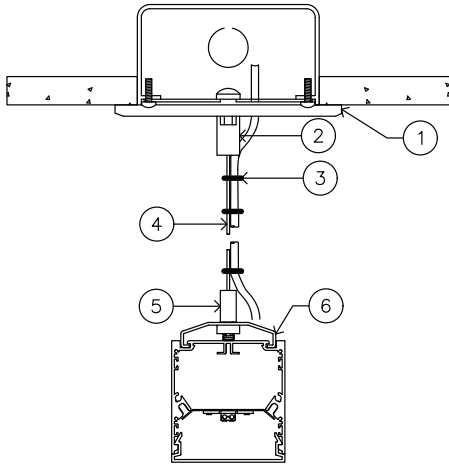

DATE | PROJECT | FIRM | TYPE

MOUNTING OPTIONS

AC - Air Craft Cable (50")

- 1 - 5" Round Canopy (Standard White Finish)
- 2 - Canopy Retainer
- 3 - S-JT Cord (Standard White)
- 4 - Air Craft Cable
- 5 - Gripper

SM - Surface Mount