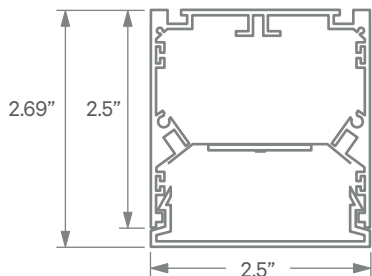

ELECTRICAL Integral Driver With 0-10V 10% Dimming Standard. Several Driver Options Available. See Below For Lutron Dimming Information

EXTRUSION DIMENSIONS

NOTE: STANDARD LENS SITS 1/4" BELOW EXTRUDED HOUSING. FLUSH LENS OPTION AVAILABLE.