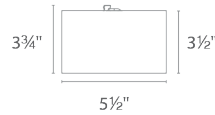

Flush Mount
KW9100

Fixture Type:

Catalog Number:

Project: _____

Location: _____

PRODUCT DESCRIPTION

Precise engineering using the latest energy efficient LED technology with a built-in reflector for superior optics; An appealing cylindrical profile perfect for accent and wall wash lighting.

FEATURES

- CEC Title 24 Compliant
- Universal driver (120V-220V-277V)
- Color Temp: 3000K 2700K and 4000K available special order
- CRI: 90

SPECIFICATIONS

Construction: Die cast aluminium construction with silk-screened glass

Light Source: High output LED.

Dimming: Dims to 10% with an electronic low voltage (ELV) dimmer.

Mounting: Mounts directly to junction box.

Finish: Brushed Aluminum (AL), Black (BK), Bronze (BZ), White (WT)

Standards: ETL & cETL Wet location listed. IP-66 rated. ADA compliant.

CEC Title 24 Compliant

Type	Model	Wattage	LED Lumens	Delivered Lumens	Rated Life	Photometric	Finish
Flush Mount	KW 9100	16.5W	1167	924	71,000 hr		AL Brushed Aluminum BK Black BZ Bronze WT White